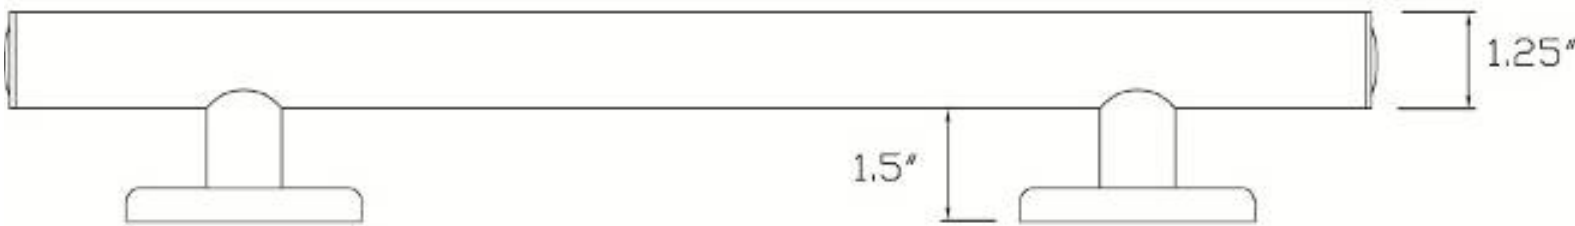

health at home, inc.
Enhancing Safety, Vitality & Longevity at Home

Bilanx bathing collection®

strike the balance Design Safety

HH-TLB-XX-XX

Bilanx Traditional Linear Grab Bar sizes 12"-36"

Traditional Linear Bar

Traditional Linear Bar are 1.25" diameter and are available in widths 12"-36". Finish options include polished chrome, brushed nickel, oil rubbed bronze, and matte black. Includes wood screws for mounting into blocked walls or studs.

Product Features

- 1-1/4" S.S. 304 grab bar w/concealed flange
 - S.S. 304 Bar and flange
 - #10 x 2" stainless steel self drill screws
 - Rated to 500 lb. test load
 - 12" to 36" bar length
 - Corrosion resistant
 - The Bilanx Traditional Linear Bar comes in 4 standard finishes.
- PS** - Polished **BS** - Brushed **BZ** - Oil Rubbed Bronze **MB** - Matte Black