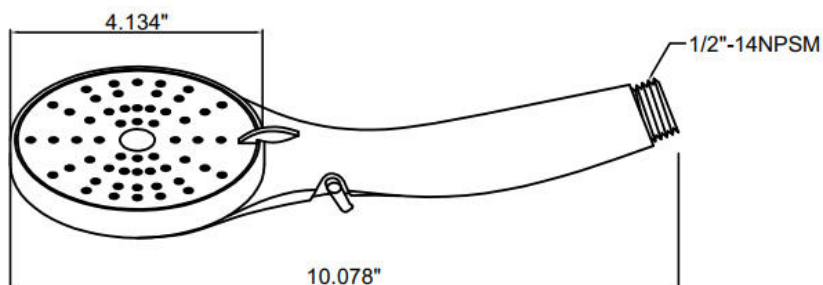

MULTI-FUNCTION HAND SHOWER SERIES

Application Use:

Features

- 3 Function hand shower (Full spray, Massage spray, Full & Massage spray)
- With trickle control
- Hand shower flow max: 2.5GPM @ 80psi
- Materials: ABS body
- 1/2"-14 NPSM thread
- Color: Chrome plated
Brushed nickel
Oil rubbed broze
Matte black

Drawing

Specifications

HH-HS-3F-CP	MULTI-FUNCTION HAND SHOWER WITH TRICKLE CONTROL, CP
HH-HS-3F-BN	MULTI-FUNCTION HAND SHOWER WITH TRICKLE CONTROL, BN
HH-HS-3F-BZ	MULTI-FUNCTION HAND SHOWER WITH TRICKLE CONTROL, ORB
HH-HS-3F-MB	MULTI-FUNCTION HAND SHOWER WITH TRICKLE CONTROL, MB