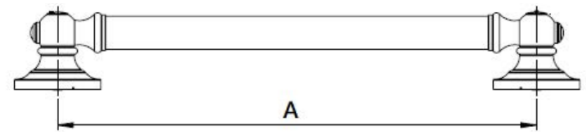

health at home, inc.
Enhancing Safety, Vitality & Longevity at Home

Bilanx bathing collection®

strike the balance Design Safety

HH-BCGB-XX-XX

Bilanx Classic grab bar sizes 12"-36"

Product Features

- 1 1/4" bar diameter
- Stainless steel 304 construction
- Corrosion resistant
- Concealed mounting for a clean look
- Supports up to 500 lbs . when properly installed
- Complies with ADA specifications
- Available in Chrome, Brushed Nickel, Oil Rubbed Bronze and Matte Black finishes
- 3 1/4" OD flange
- Mounting hardware included

HH-BCGB-(SIZE)-(FINISH)

PS - Polished

BS - Brushed

BZ - Bronze

MB - Matte Black

PART#	HH-BCGB-12-XX	HH-BCGB-16-XX	HH-BCGB-18-XX	HH-BCGB-24-XX	HH-BCGB-36-XX
A	12"	16"	18"	24"	36"
B	15.2"	19.2"	21.2"	27.2"	39.2"