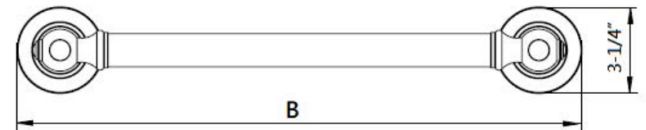

health at home, inc.
Enhancing Safety, Vitality & Longevity at Home

Bilanx bathing collection®

strike the balance Design Safety

HH-BCGB-XX-XX

Bilanx Classic grab bar sizes 12"-36"

Product Features

- 1 1/4" bar diameter
- Stainless steel 304 construction
- Corrosion resistant
- Concealed mounting for a clean look
- Supports up to 500 lbs . when properly installed
- Complies with ADA specifications
- Available in Chrome, Brushed Nickel, Oil Rubbed Bronze and Matte Black finishes
- 3 1/4" OD flange
- Mounting hardware included

HH-BCGB-(SIZE)-(FINISH)

PS - Polished

BS - Brushed

BZ - Bronze

MB - Matte Black

PART#	HH-BCGB-12-XX	HH-BCGB-16-XX	HH-BCGB-18-XX	HH-BCGB-24-XX	HH-BCGB-36-XX
A	12"	16"	18"	24"	36"
B	15.2"	19.2"	21.2"	27.2"	39.2"