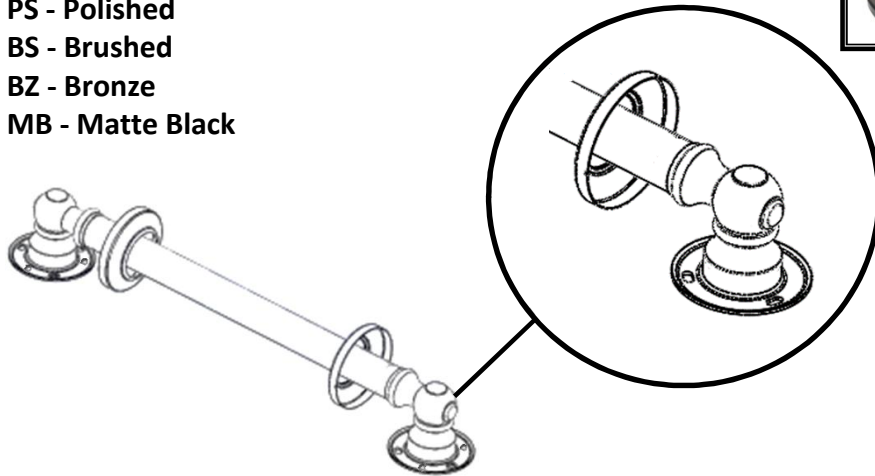

health at home, inc.
Enhancing Safety, Vitality & Longevity at Home

Bilanx bathing collection®

strike the balance Design Safety

HH-BCGB-XX-XX

Bilanx Classic grab bar sizes 12"-36"

Product Features

- 1 1/4" bar diameter
- Stainless steel 304 construction
- Corrosion resistant
- Concealed mounting for a clean look
- Supports up to 500 lbs . when properly installed
- Complies with ADA specifications
- Available in Chrome, Brushed Nickel, Oil Rubbed Bronze and Matte Black finishes
- 3 1/4" OD flange
- Mounting hardware included

HH-BCGB-(SIZE)-(FINISH)

PS - Polished

BS - Brushed

BZ - Bronze

MB - Matte Black

PART#	HH-BCGB-12-XX	HH-BCGB-16-XX	HH-BCGB-18-XX	HH-BCGB-24-XX	HH-BCGB-36-XX
A	12"	16"	18"	24"	36"
B	15.2"	19.2"	21.2"	27.2"	39.2"