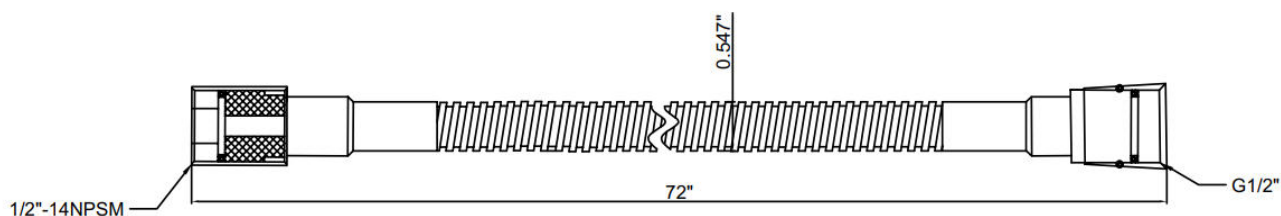

72" Metal Hand Shower Hose Series

Application Use:

Features

- Length: 72"
- 1/2"-14 NPSM thread and G 1/2" thread
- Double Spiral Construction
- Materials: SS hose tube, brass nut with check valve
- Color: Chrome plated
Brushed nickel
Oil rubbed broze
Matte black

Drawing

Specifications

HH-HS-72" HOSE-CP	72" HAND SHOWER HOSE-CP
HH-HS-72" HOSE-BN	72" HAND SHOWER HOSE-BN
HH-HS-72" HOSE-ORB	72" HAND SHOWER HOSE-ORB
HH-HS-72" HOSE-MB	72" HAND SHOWER HOSE-MB

Health at Home, Inc.