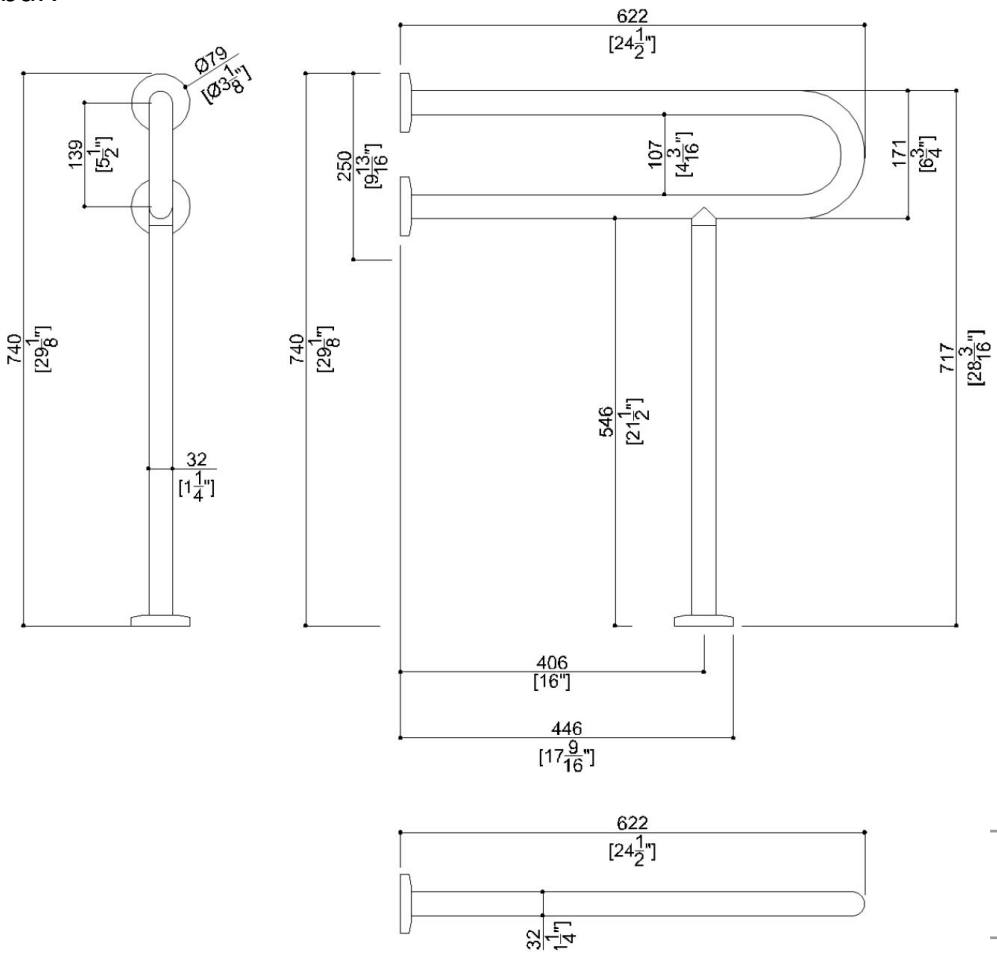

# HH-2429WFBS

Wall to floor support bar in brushed stainless Steel.

Wall to floor support bar in brushed stainless Steel.  
 24 1/2" wide x 29" High, 265-pound load capacity.  
 8" space between top and bottom bar. Support leg is  
 20" long and sits 16" from wall. 1 1/4" diameter grab  
 bar.

Mounting hardware not supplied.

**Product Data**

Overall Dimensions (Inch.)	3-1/8 x 24-1/2 x 29-1/8
Net Weight (lbs.)	4.87

**Installation Hardware Details**

Stainless steel screw	TSP 5x60 Inox
-----------------------	---------------