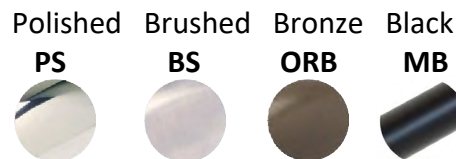

The Bilanx shower seats are designed and tested to exceed 500lbs and come in both 18" and 26" wide versions.

- | | |
|-------------|--|
| HH-TK26PS | Teak Slats, Polished Stainless Frame |
| HH-WAL26PS | Walnut Slats, Polished Stainless Frame |
| HH-TK26BS | Teak Slats, Brushed Stainless Frame |
| HH-WAL26BS | Walnut Slats, Brushed Stainless Frame |
| HH-TK26ORB | Teak Slats, Oil Rubbed Bronze Frame |
| HH-WAL26ORB | Walnut Slats, Oil Rubbed Bronze Frame |
| HH-TK26MB | Teak Slats, Matte Black Frame |
| HH-WAL26MB | Walnut Slats, Matte Black Frame |

Frame Finish options:

Specifications

These seat frames are manufactured using high quality 12 gauge, type 304 stainless steel. The rotation of the stainless steel seat barrel allows the bottom to fold up flat against the wall when not in use (2 7/8" projection when closed). Teflon gasketing assures smooth movement up and down with light tension. The 4 seat slats are 1" thick x 5.25" wide x 26" long. The two upper slats slide out by hand to expose 4 countersunk anchoring screw ports on each arm. (8) 2.5" stainless steel screws are provided. The Bilanx seats are designed and tested for weight bearing capacities to 500 lbs. when installed per instructions. It is imperative when installing to insure that the seat is being fastened to sufficient backing or blocking for proper support. Bronze and Matte Black finishes are electrostatically applied to the stainless steel. "Polished" and "Brushed" finishes are actual polished and brushed stainless steel.