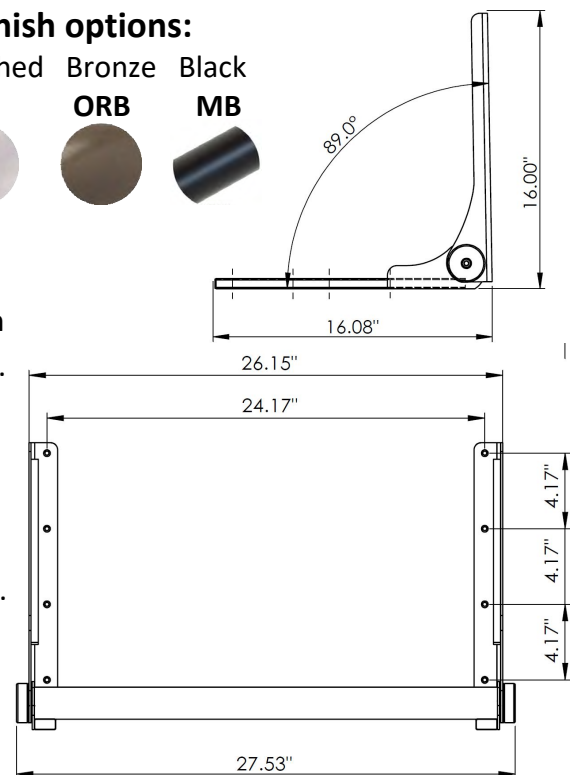

The Bilanx shower seats are designed and tested to exceed 500lbs and come in both 18" and 26" wide versions.

- | | |
|-------------|--|
| HH-TK26PS | Teak Slats, Polished Stainless Frame |
| HH-WAL26PS | Walnut Slats, Polished Stainless Frame |
| HH-TK26BS | Teak Slats, Brushed Stainless Frame |
| HH-WAL26BS | Walnut Slats, Brushed Stainless Frame |
| HH-TK26ORB | Teak Slats, Oil Rubbed Bronze Frame |
| HH-WAL26ORB | Walnut Slats, Oil Rubbed Bronze Frame |
| HH-TK26MB | Teak Slats, Matte Black Frame |
| HH-WAL26MB | Walnut Slats, Matte Black Frame |

Frame Finish options:

Specifications

These seat frames are manufactured using high quality 12 gauge, type 304 stainless steel. The rotation of the stainless steel seat barrel allows the bottom to fold up flat against the wall when not in use (2 7/8" projection when closed). Teflon gasketing assures smooth movement up and down with light tension. The 4 seat slats are 1" thick x 5.25" wide x 26" long. The two upper slats slide out by hand to expose 4 countersunk anchoring screw ports on each arm. (8) 2.5" stainless steel screws are provided. The Bilanx seats are designed and tested for weight bearing capacities to 500 lbs. when installed per instructions. It is imperative when installing to insure that the seat is being fastened to sufficient backing or blocking for proper support. Bronze and Matte Black finishes are electrostatically applied to the stainless steel. "Polished" and "Brushed" finishes are actual polished and brushed stainless steel.